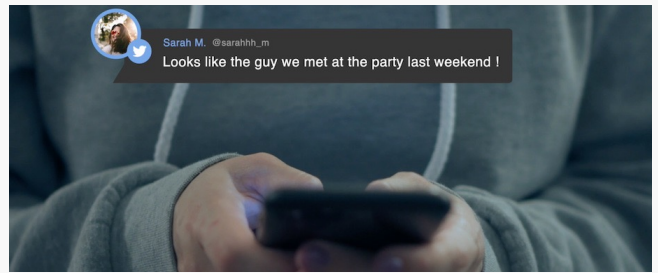

SOLVEACRIME.COM HARNESSSES THE POWER OF DIGITAL COMMUNICATIONS

Powerful Deterrent - view rates of 100,000 people within 48hrs

A worldwide community of over 20 million registered users

70% reduction in future criminal incidents at same location

Solveacrim.com incidents are delivered to a highly engaged audience within a 50-mile radius of where the crime occurred. The vast Captis Community is comprised of 20 million registered users across multiple social media conduits and community watch organizations.

Through its amplification by social reaction, the network of viewers multiplies, and anonymous tips generated. View rates of over 100,000 people within 48 hours is common and the deterrent is definitive. In over 70% of cases, Solveacrim.com has resulted in a significant reduction in future criminal incidents occurring at the location.