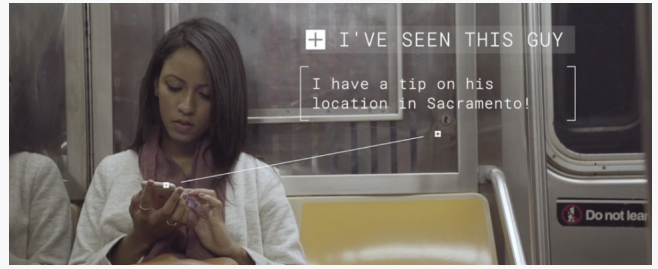

SOLVEACRIME.COM HARNESSSES THE POWER OF DIGITAL COMMUNICATIONS

Powerful Deterrent - view rates of 100,000 people within 48hrs

A worldwide community of over 20 million registered users

70% reduction in future criminal incidents at same location

Solveacrim.com incidents are delivered to a highly engaged audience within a 50-mile radius of where the crime occurred. The vast Captis Community is comprised of 20 million registered users across multiple social media conduits and community watch organizations.

Through its amplification by social reaction, the network of viewers multiplies, and anonymous tips generated. View rates of over 100,000 people within 48 hours is common and the deterrent is definitive. In over 70% of cases, Solveacrim.com has resulted in a significant reduction in future criminal incidents occurring at the location.